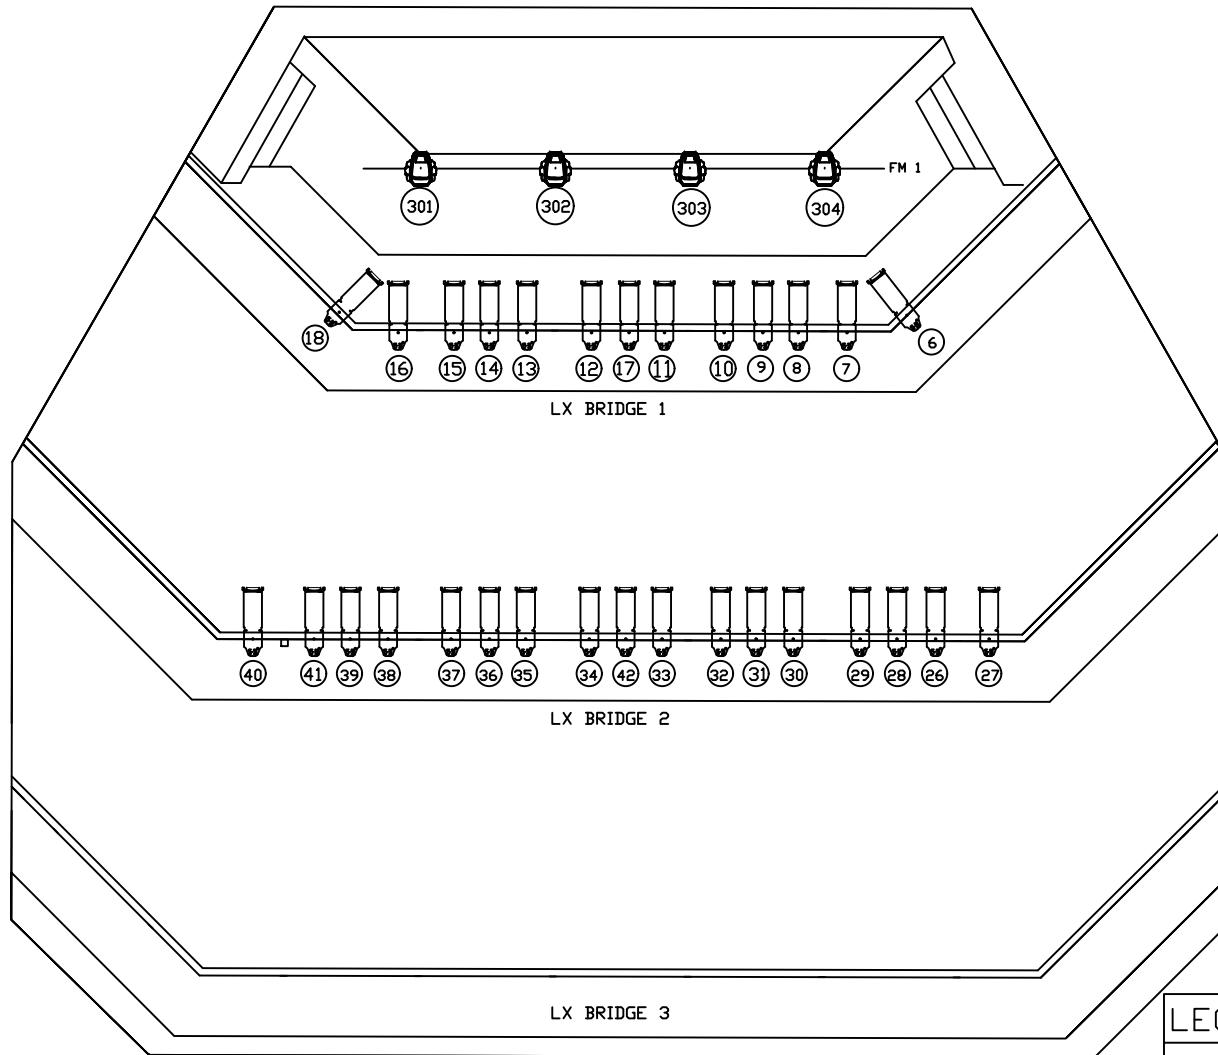

HKAPA
 RITA TONG LIU DRAMA THEATRE
 STANDARD LIGHT PLAN 2022
 (FOH)

Not in scale

LEGEND

	
ETC SOURCE 4 ZOOM (15'/30')	High-End SoloFrame 1000 Ultra