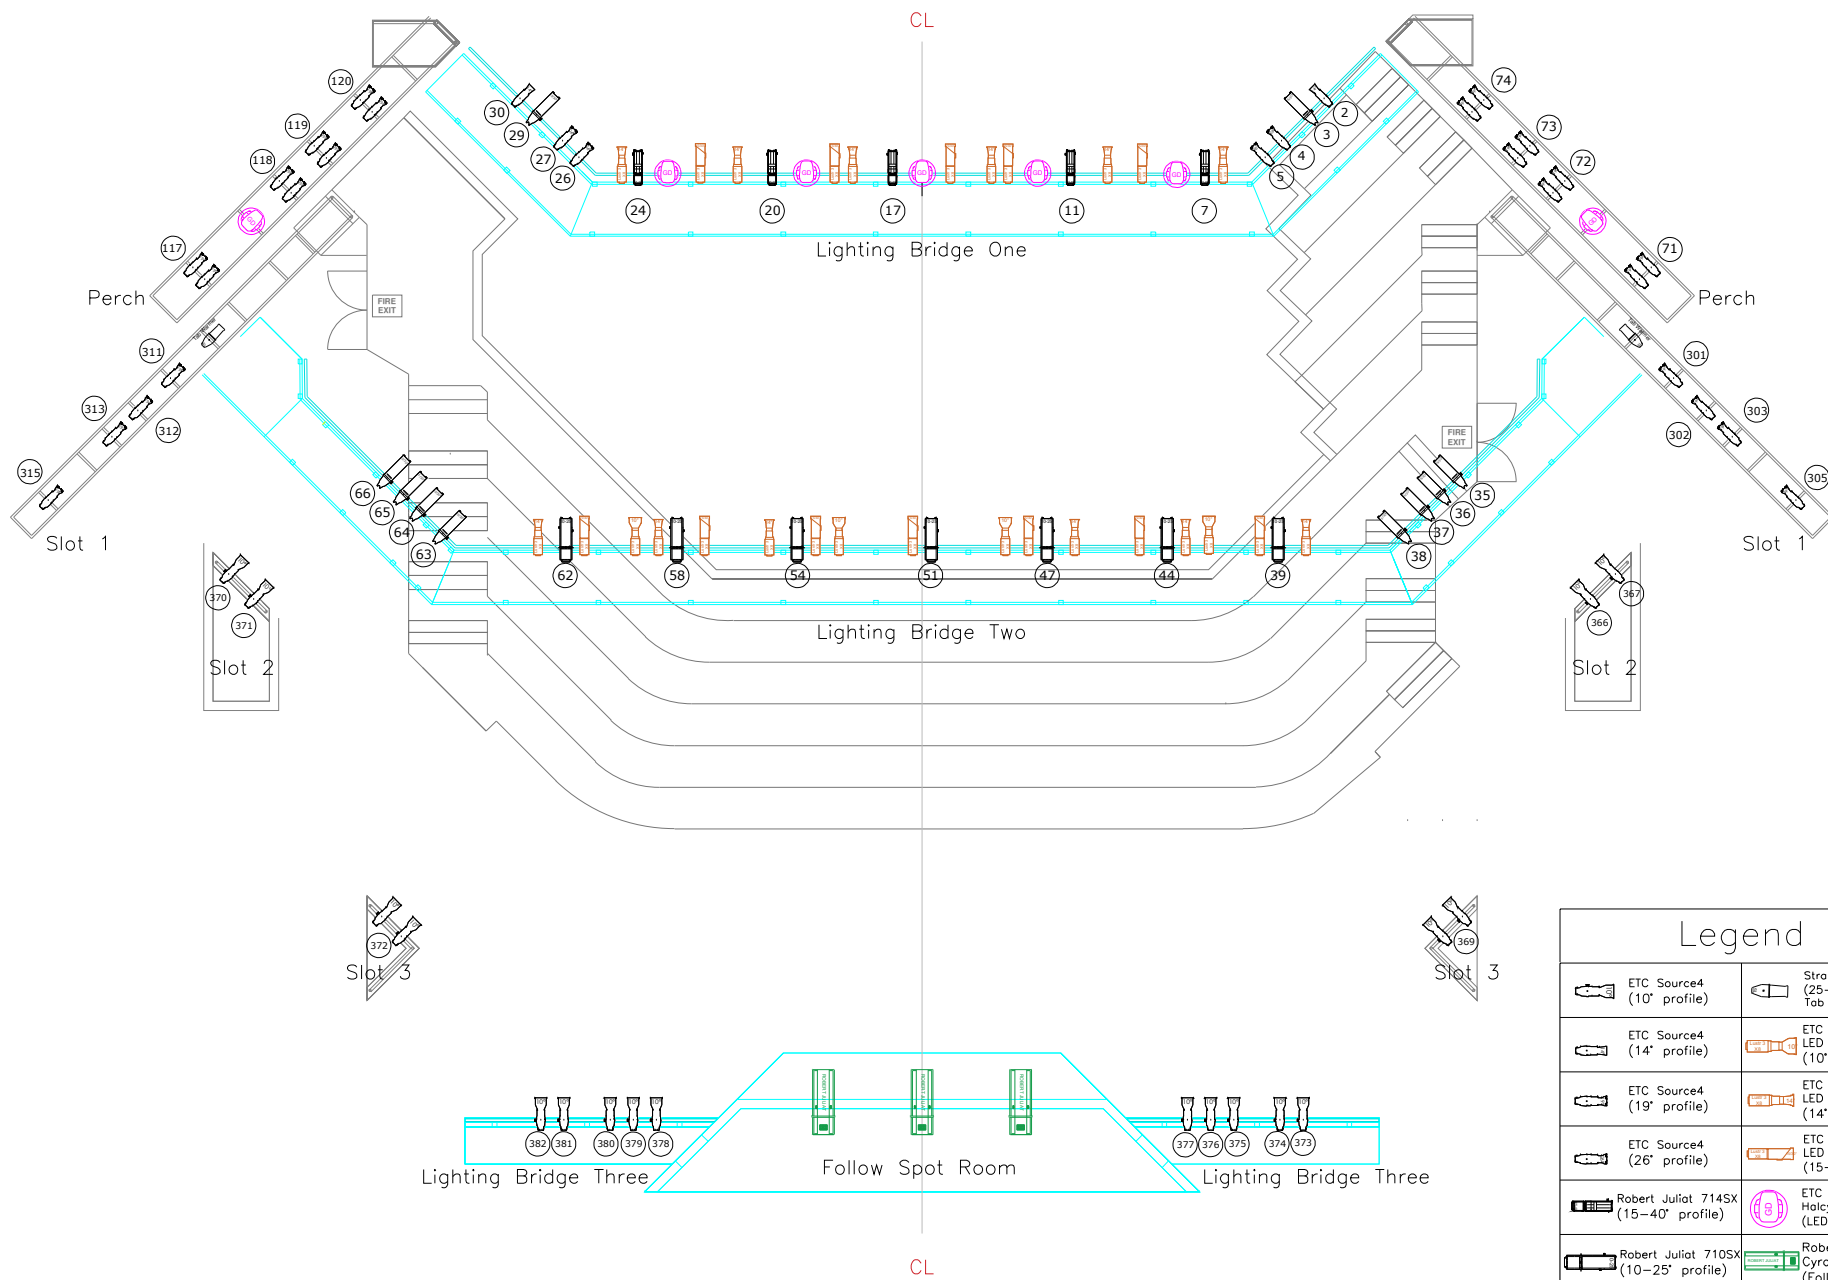

LYRIC THEATRE STANDARD LIGHT PLAN (FOH)

Legend			
	ETC Source4 (10' profile)		Strand SL (25-50' profile) Tab Wammer
	ETC Source4 (14' profile)		ETC Lustr LED Series3 (10' profile)
	ETC Source4 (19' profile)		ETC Lustr LED Series3 (14' profile)
	ETC Source4 (26' profile)		ETC Lustr LED Series3 (15-30' profile)
	Robert Juliat 7145X (15-40' profile)		ETC High End Halcyon Gold (LED Moving Light)
	Robert Juliat 7105X (10-25' profile)		Robert Juliat Cyrano 2.5kW HMI (Follow Spot)
	ETC Source4 (15-30' profile)		