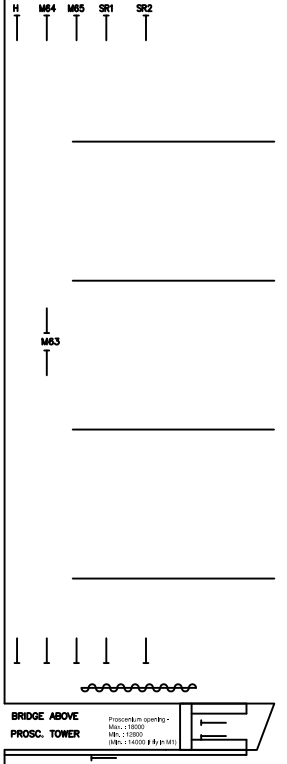

Rear stage ceiling clearance: 8.8m  
 Rear winch bar mix. height: 8.3m

- M74 - WHITE CYCLOPAMA - 75
- BLACK BACK DROP - 74
- BORDER 5 - 72
- M70 - 70
- 69
- 68
- 67
- 66
- CYCLOPAMA LIGHT - 64
- LEGS 4 - 63
- BORDER 4 - 62
- LIGHTING 7 - M60 - 60
- 59
- 58
- 57
- 56
- 55
- 54
- ACOUSTIC SHELL - 53
- 52
- LIGHTING 6 - M50 - 50
- 49
- 48
- BORDER 3 - 47
- 46
- 45
- LIGHTING 5 - 44
- ACOUSTIC SHELL + CW 49 - 43
- 42
- 41
- M40 - 39
- 38
- 37
- 36
- LIGHTING 4 - 35
- ACOUSTIC SHELL + CW 40 - 34
- 33
- LEGS 2 - 32
- BORDER 2 - 31
- LIGHTING 3 - M30 - 29
- 28
- 27
- 26
- ACOUSTIC SHELL + CW 31 - 25
- 24
- 23
- 22
- 21
- LIGHTING 2 - M20 - 20
- 19
- BORDER 1 - 18
- ACOUSTIC SHELL + CW 22 - 16
- 15
- 14
- 13
- 12
- 11
- LIGHTING 1 - M10 - 10
- M9 - 9
- 8
- ACOUSTIC SHELL + CW12 - M8 - HOUSE CURTAIN - 7
- SOFT HEADER 2 - 6
- SR1 - 5
- SR2 - 4
- SR1 - 3
- SR2 - 2
- SR1 - 1
- SOFT HEADER 1 - 1

Side Stage Ceiling Clearance 8.8M

Standard Masking Opening:  
 7m(H) X 14m(W)

Bar Lengths(Main):  
 18m, extendable to 22m