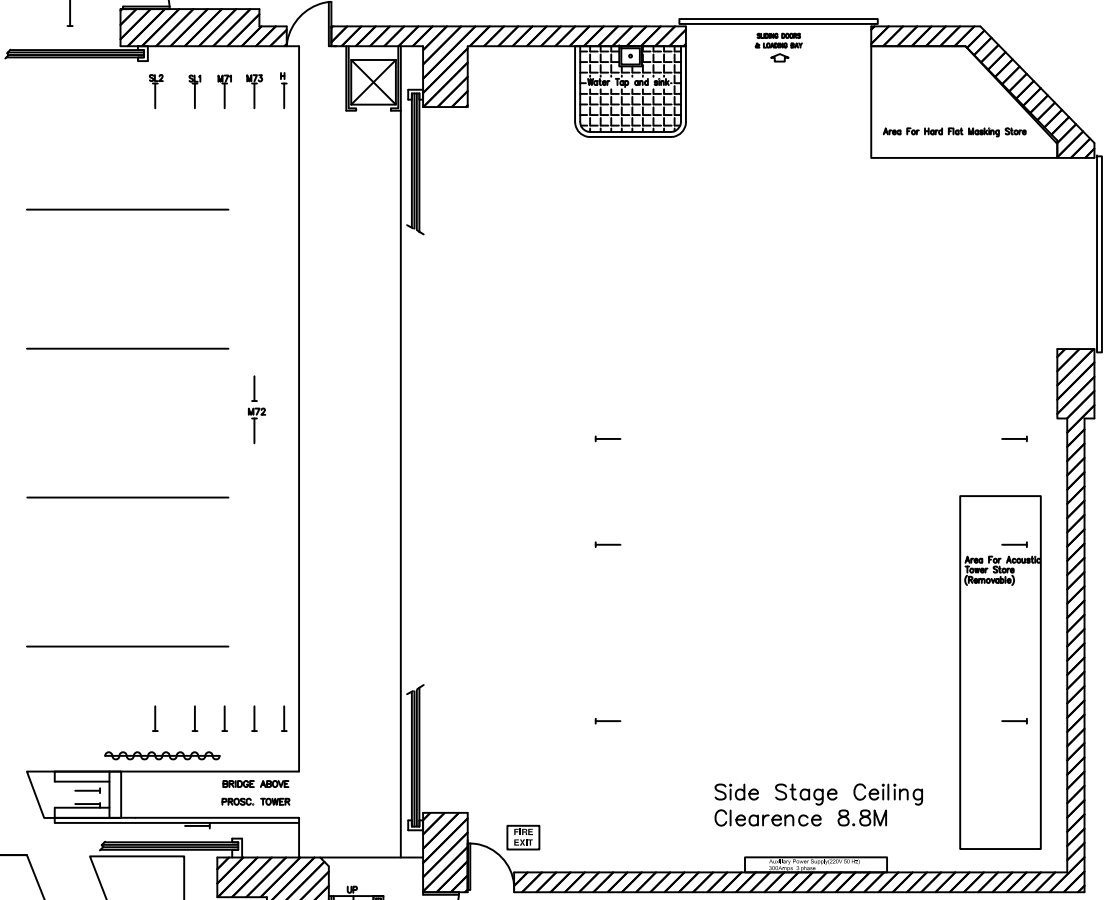

Rear stage ceiling clearance: 8.8m  
 Rear winch bar mix. height: 8.3m

- M74 - WHITE CYCLOPAMA - 75
- BLACK BACK DROP - 74
- BORDER 5 - 72
- M70 - 70
- 69
- 68
- 67
- 66
- CYCLOPAMA LIGHT - 64
- LEGS 4 - 63
- BORDER 4 - 62
- LIGHTING 7 - M60 - 60
- 59
- 58
- 57
- 56
- 55
- 54
- ACOUSTIC SHELL - 53
- 52
- LIGHTING 6 - M50 - 50
- 49
- 48
- BORDER 3 - 47
- 46
- 45
- LIGHTING 5 - 44
- ACOUSTIC SHELL + CW 49 - 43
- 42
- 41
- M40 - 39
- 38
- 37
- 36
- LIGHTING 4 - 35
- ACOUSTIC SHELL + CW 40 - 34
- 33
- LEGS 2 - 32
- BORDER 2 - 31
- LIGHTING 3 - M30 - 29
- 28
- 27
- 26
- ACOUSTIC SHELL + CW 31 - 25
- 24
- 23
- 22
- 21
- LIGHTING 2 - M20 - 20
- 19
- BORDER 1 - 18
- ACOUSTIC SHELL + CW 22 - 16
- 15
- 14
- 13
- 12
- 11
- LIGHTING 1 - M10 - 10
- M9 - 9
- 8
- ACOUSTIC SHELL + CW12 - M8 - HOUSE CURTAIN - 7
- SOFT HEADER 2 - 6
- SR1 - 5
- SR2 - 4
- SR1 - 3
- SR2 - 2
- SR1 - 1
- SOFT HEADER 1 - 1

Side Stage Ceiling Clearance 8.8M

Standard Masking Opening:  
 7m(H) X 14m(W)

Bar Lengths(Main):  
 18m, extendable to 22m